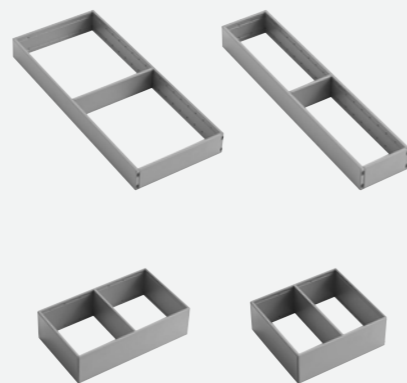

STEEL DIVIDER SYSTEM 铁内分隔系统

铁内分隔系统

铁内分隔系统 (APPLY DRAWER / 适用抽屉 H80/H120)

铁内分隔系统 (APPLY DRAWER / 适用抽屉 H120/H170)

→ FEATURES / 产品特点

选用高强度钢板, 经久耐用
 分隔卡级式可调, 抽屉内部空间分配科学合理
 抽屉功能更加完善
 造型时尚、美观, 极具现代感
 50mm,100mm 两种高度, 自由搭配
 颜色: 碳灰色 / 白色
 适用于 LED 魔力抽、魔力抽、魅力抽、酷力抽

Inner adjustable divider, flexible for your tableware
 Perfect function of drawer
 Fashionable, beautiful and modern
 Freely assembling with two heights: 50mm & 100mm
 Suitable for LED Magic box, Magic box, Regic box, Cobox
 Glass Magic box, Magic box, Regic box, Cobox