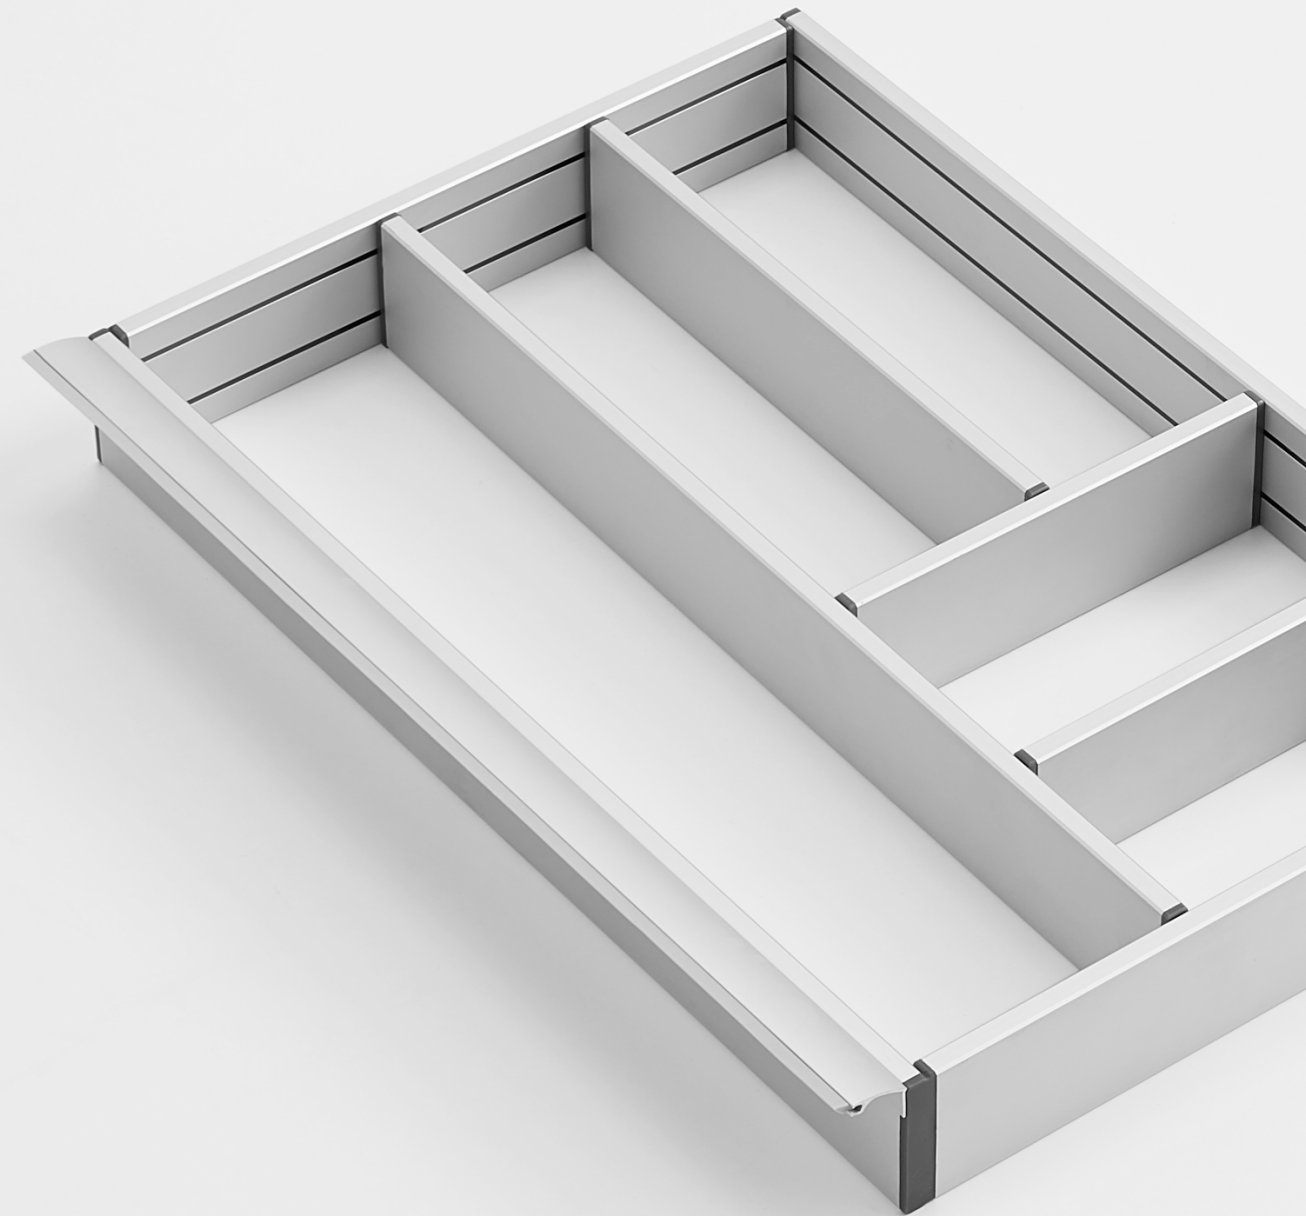

DIFFERENT
OPTION FOR DRAWER SIDE.