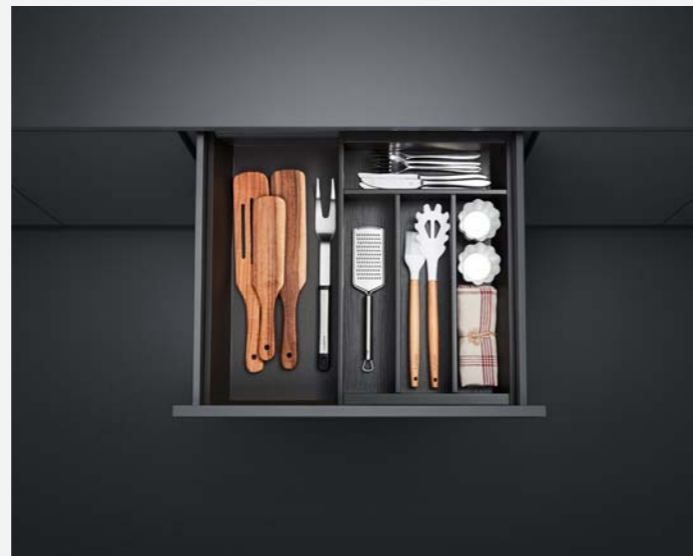

All your cookers should have its right place.

WOODEN DIVIDER SYSTEM 可调式实木抽屉分隔系统

1200mm 可调式实木抽屉分隔系统

650mm 可调式实木抽屉分隔系统

450mm~650mm

CABINET WIDTHS 柜体宽

800mm~1200mm

CABINET WIDTHS 柜体宽